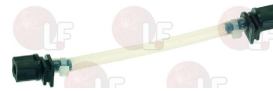

3090100 NEW MODEL SILICONE TUBE