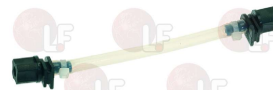

3090100 NEW MODEL SILICONE TUBE