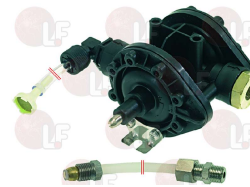

3090085 RINSE AID DISPENSER N6 E 05 W4G4Z

with EPDM diaphragm
minimum pressure 0.5 bar
inlet side elbow fitting
pped with: hose with filter and pressure hose
with screws
for Dishwasher (BONNET) INO10 - INO11L - INO14L
for Dishwasher (MACH) MS351 - MS353 - MS400
MS451 - MS500
for Glasswasher/Cupwasher (MACH) MB235LI - MB240LI
MB510 - MB535 - MB630 - MB920 - MB930 - MGL40

DIHR

KROMO

OLIS